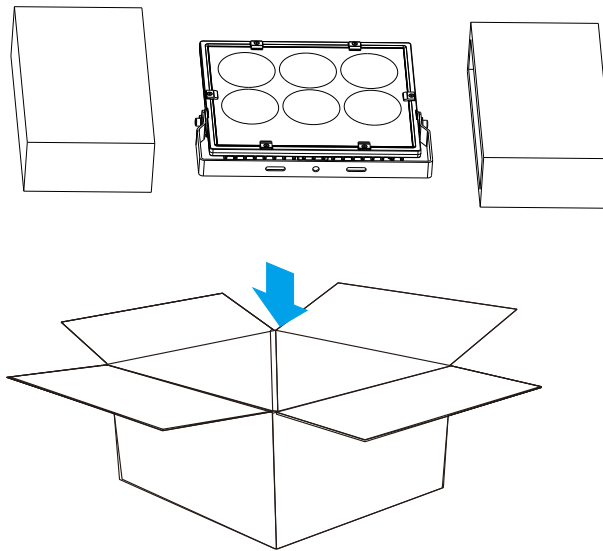

Model#	N.W	Inner box size	Quantity	G.W	Carton Size	G.W	PCS/CTN
FC303	6.2KG				540*450*140mm	7.5KG	1PCS
FC503	9.2KG				790*450*140mm	10.8KG	1PCS