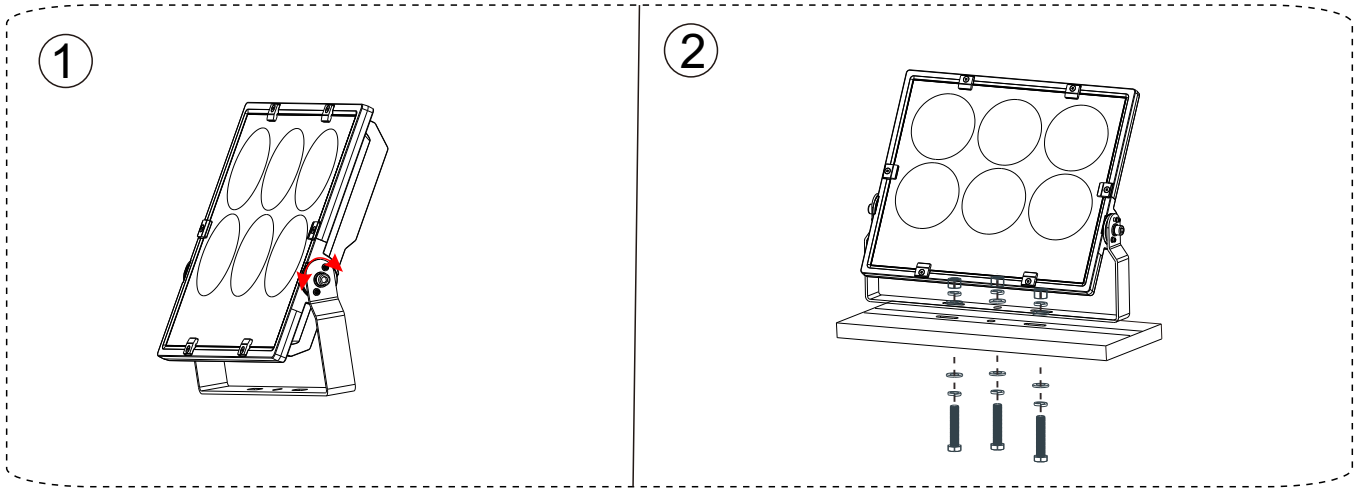

2. Installation Guide

Logistical Data